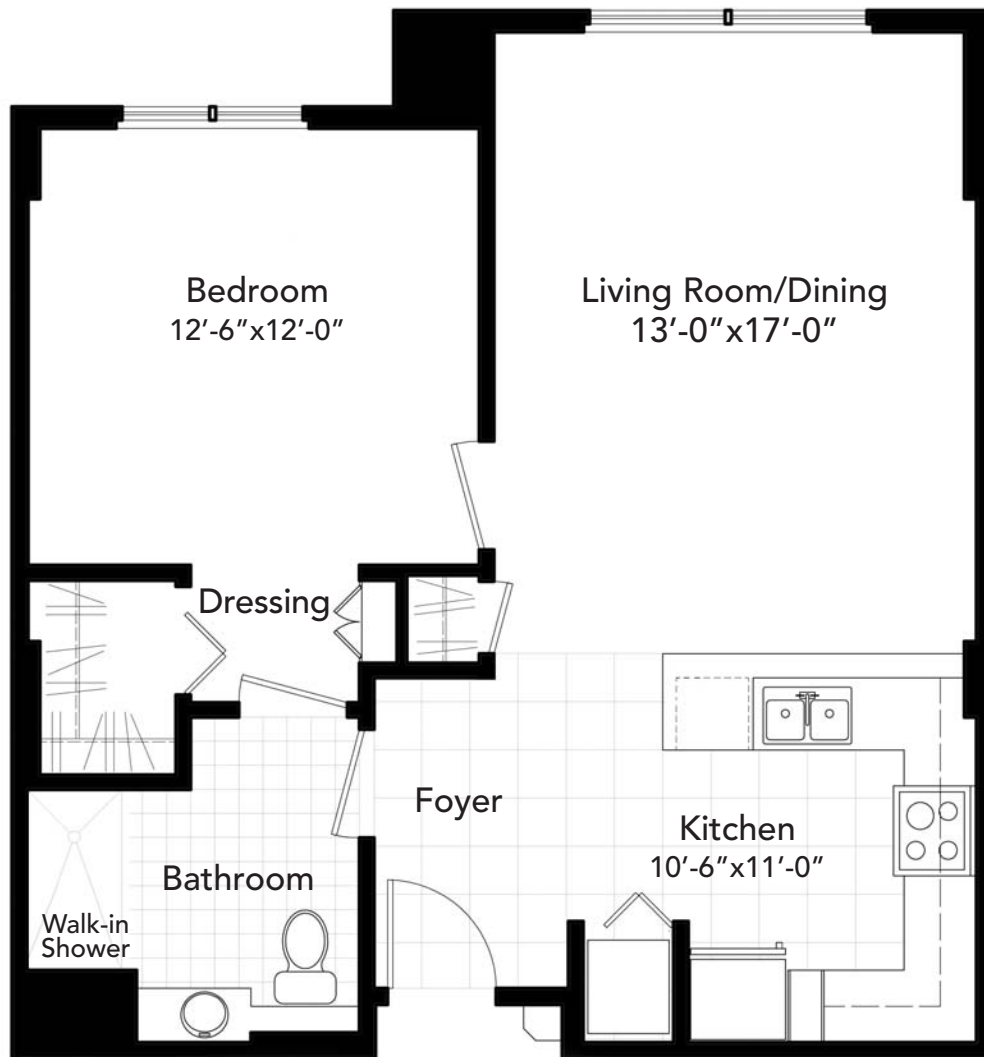

Bridgewater Place

Apartment Homes

The Drake

One Bedroom, One Bath

Scale: 3/16" = 1'0"

Please note: Individual residences may contain modifications from original floor plan.