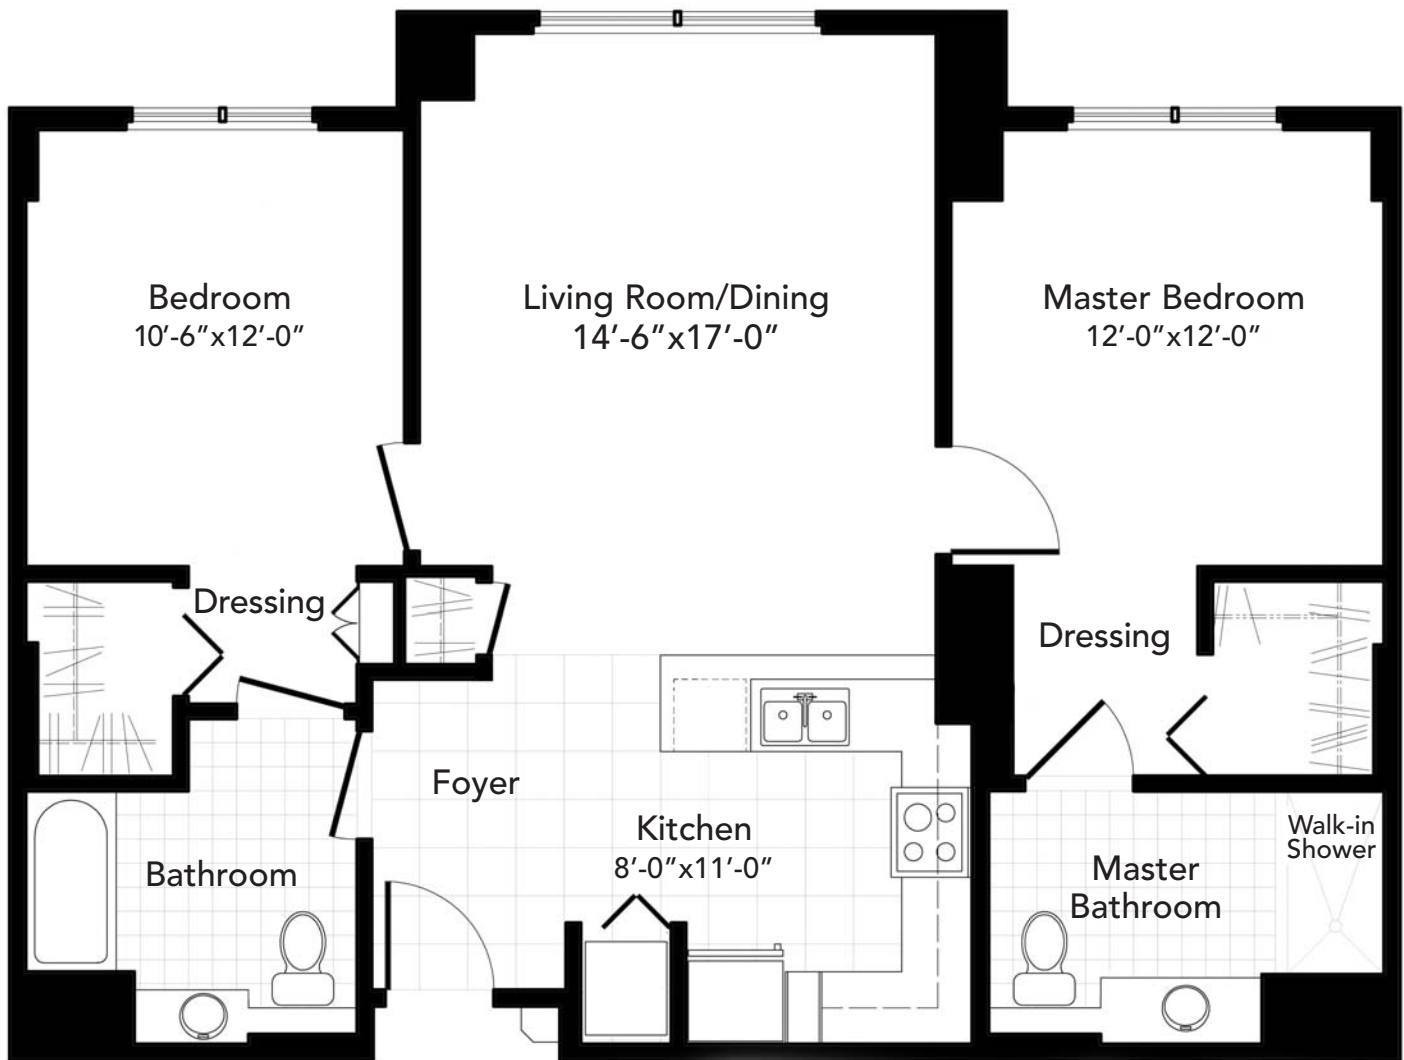

Bridgewater Place

Apartment Homes

The Cabott

Two Bedroom, Two Bath

Scale: 3/16" = 1'0"

Please note: Individual residences may contain modifications from original floor plan.