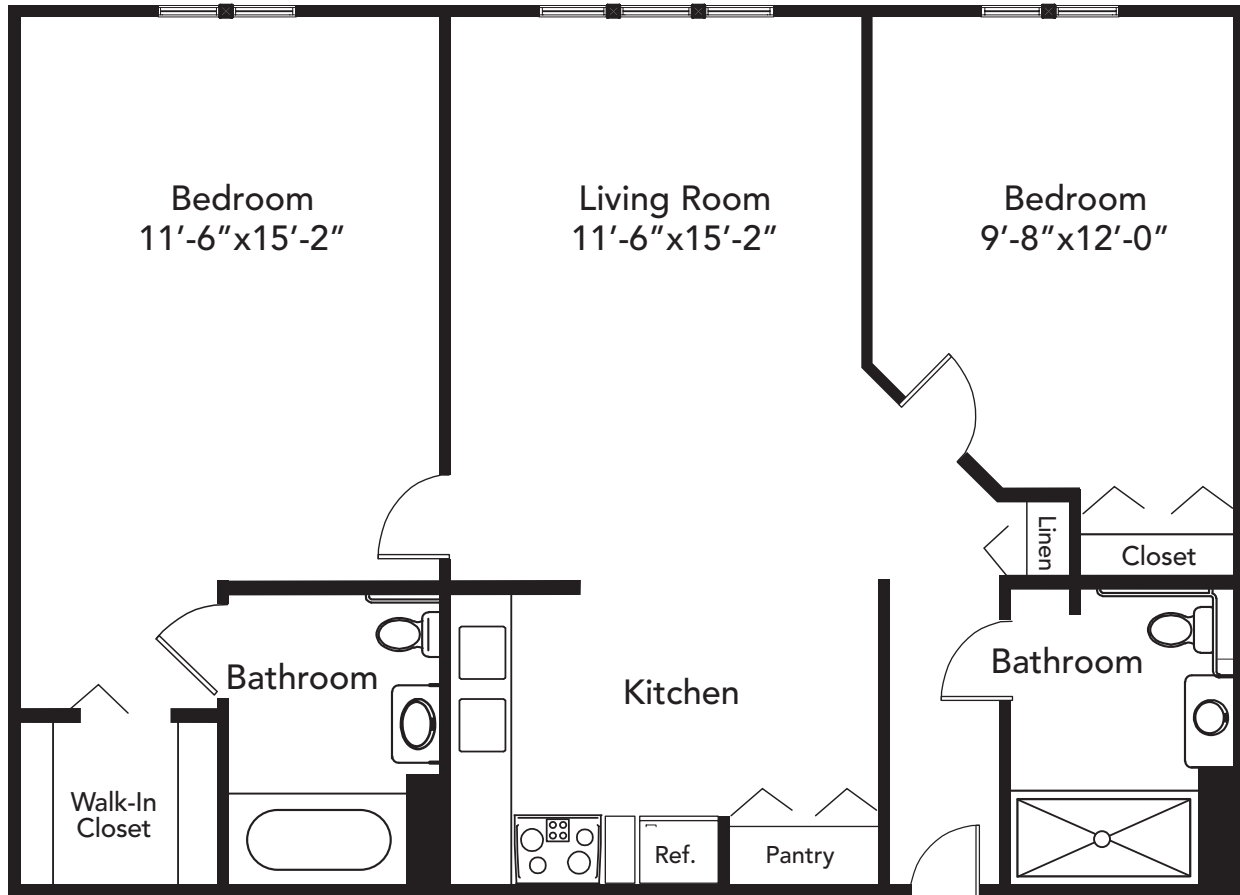

Bridgegate

Apartment Homes

The Thorndale

Two Bedroom, Two Bath

Scale: 3/16" = 1'0"

Please note: Individual residences may contain modifications from original floor plan.