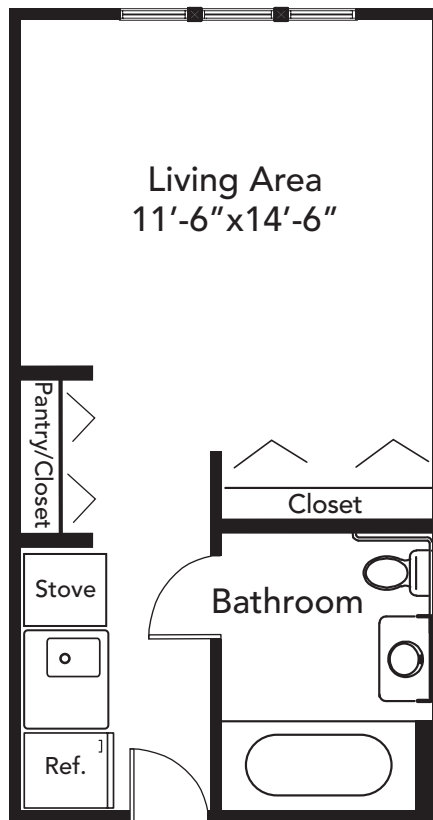

Bridgegate

Apartment Homes

The Seneca

Studio, One Bath, Efficiency Kitchen

Scale: 3/16" = 1'0"

Please note: Individual residences may contain modifications from original floor plan.