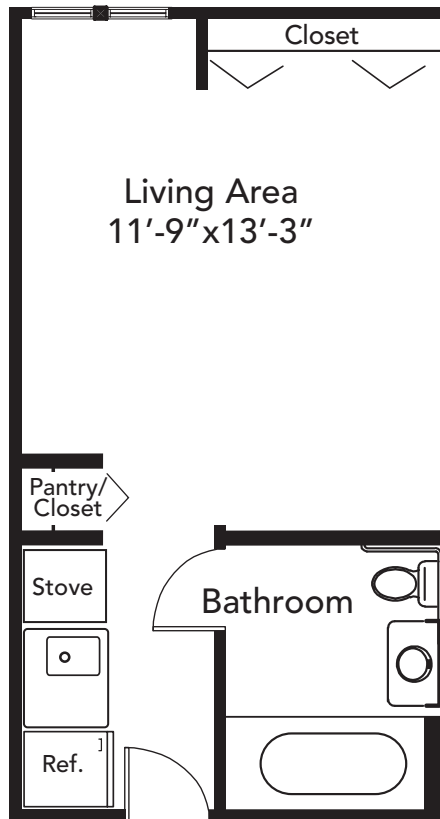

Bridgegate

Apartment Homes

The Saginaw

Studio, One Bath, Efficiency Kitchen

Scale: 3/16" = 1'0"

Please note: Individual residences may contain modifications from original floor plan.