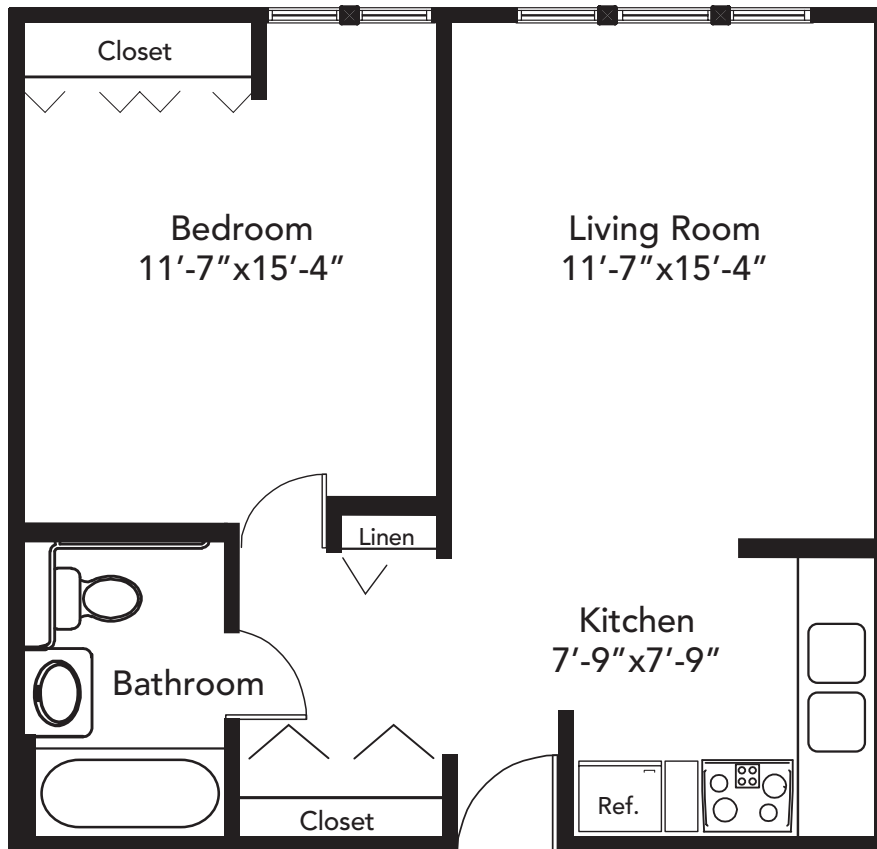

Bridgegate

Apartment Homes

The Ontario

One Bedroom, One Bath

Scale: 3/16" = 1'0"

Please note: Individual residences may contain modifications from original floor plan.