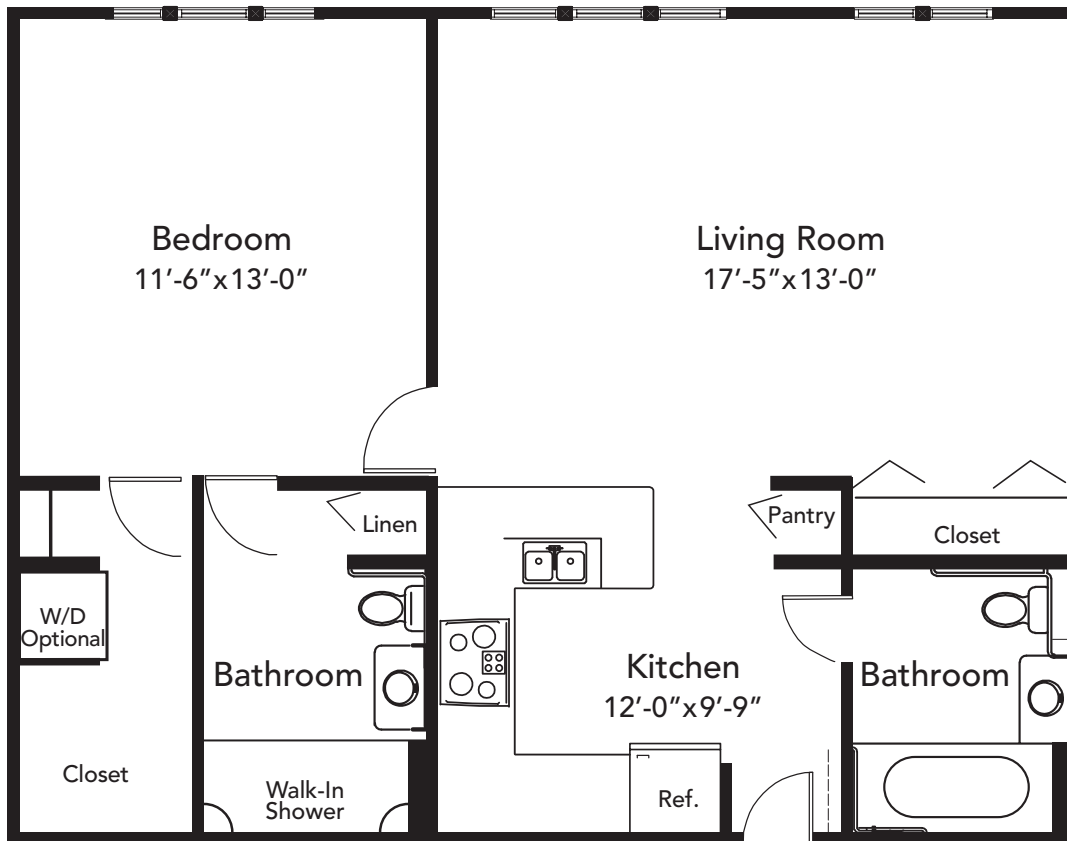

Bridgegate

Apartment Homes

The Calhoun

One Bedroom, Two Bath

Scale: 3/16" = 1'0"

Please note: Individual residences may contain modifications from original floor plan.