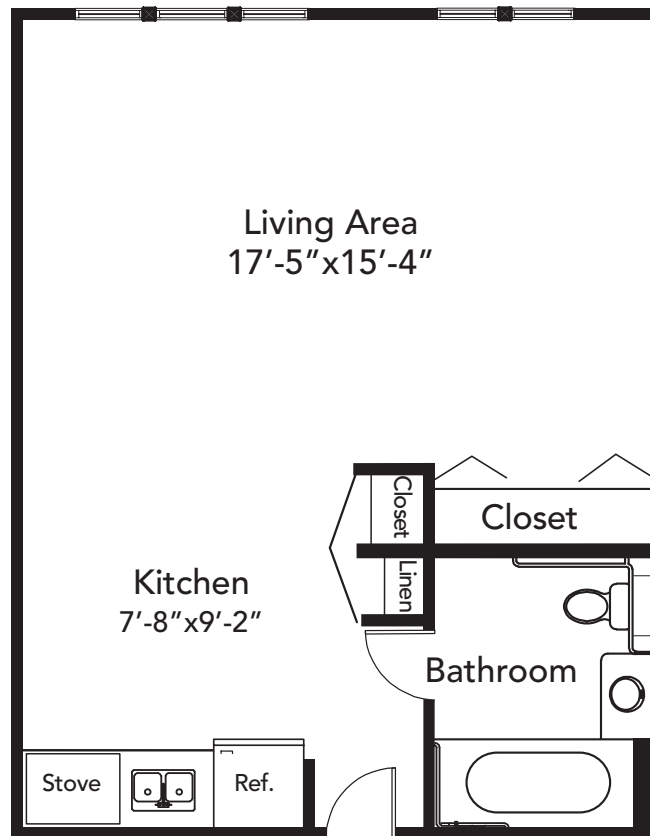

Bridgegate

Apartment Homes

The Addison

Alcove, One Bath, Efficiency Kitchen

Scale: 3/16" = 1'0"

Please note: Individual residences may contain modifications from original floor plan.