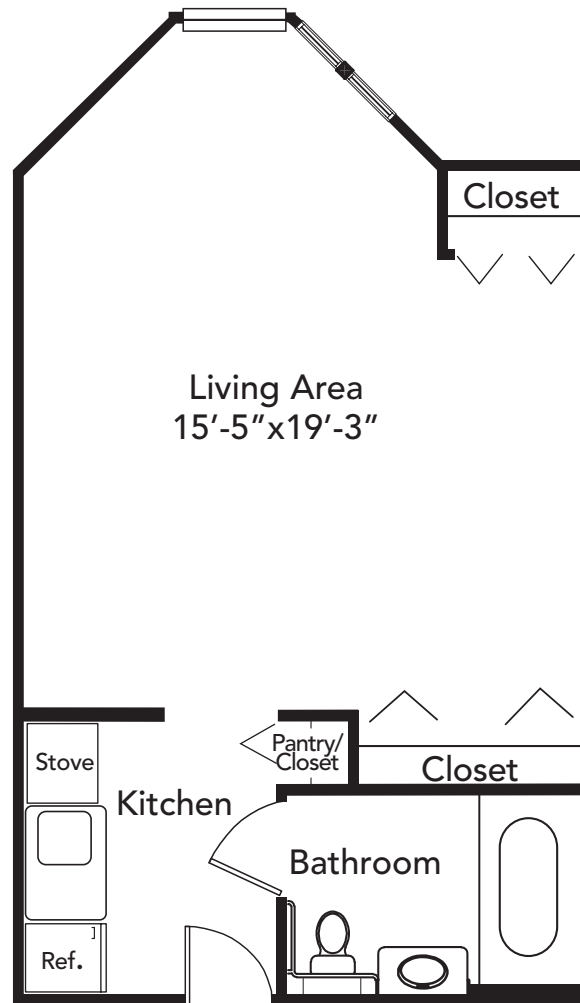

Bridgegate

Apartment Homes

The Aberdeen

Alcove, One Bath, Efficiency Kitchen

Scale: 3/16" = 1'0"

Please note: Individual residences may contain modifications from original floor plan.